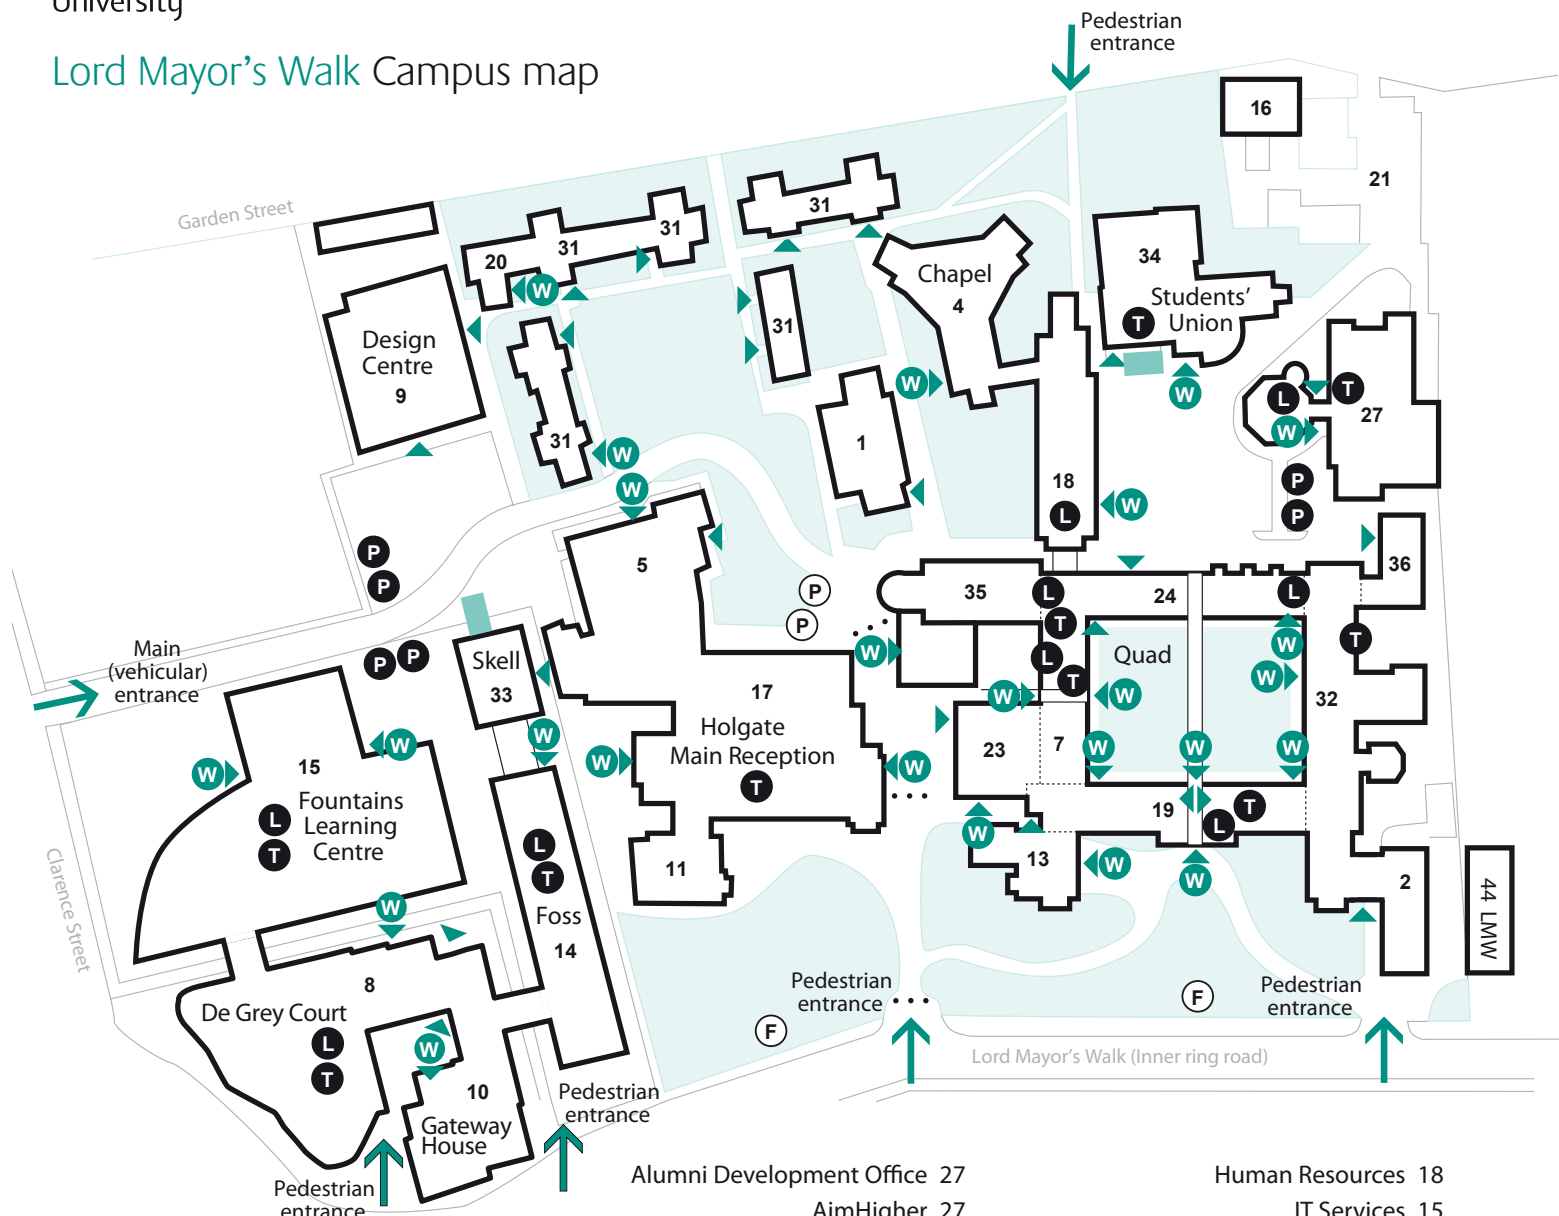

# Lord Mayor's Walk Campus map

- |   |                            |
|---|----------------------------|
| Alumni Development Office 27                | Human Resources 18         |
| AimHigher 27                                | IT Services 15             |
| Art block 1                                 | Maintenance Yard 21        |
| Arts Foyer 2                                | McGregor Wing 13           |
| Career Development 17                       | Music Block 23             |
| Catering outlets 5                          | New Wing 18                |
| Chapel 4                                    | Nursery 16                 |
| Dance Studio 7                              | Phoenix Centre 27          |
| De Grey Court Reception 8                   | Porters Lodge 17           |
| Design Centre 9                             | Print Services 24          |
| Dining Room 5                               | Quad East 24               |
| Executive Wing 11                           | Quad South 32              |
| Faculty of Arts office 19                   | Quad West 19               |
| Faculty of Education & Theology offices 13  | Security 23                |
| Faculty of Health & Life Sciences offices 8 | Skell Building 33          |
| Finance 18                                  | Sports Performance Area 14 |
| Foss Building 14                            | Student Residences 31      |
| Fountains Learning Centre 15                | Student Services 17        |
| Garden Street 16                            | Students' Union 34         |
| Gateway House 10                            | Temple Hall 35             |
| Graduate Centre 8                           | Wilmott Wing 36            |
| Health Centre 20                            | Yorkshire Film Archive 15  |
| Higher York 27                              | YSJ International 17       |
| Holgate 17                                  | YSJ Business School 8, 10  |