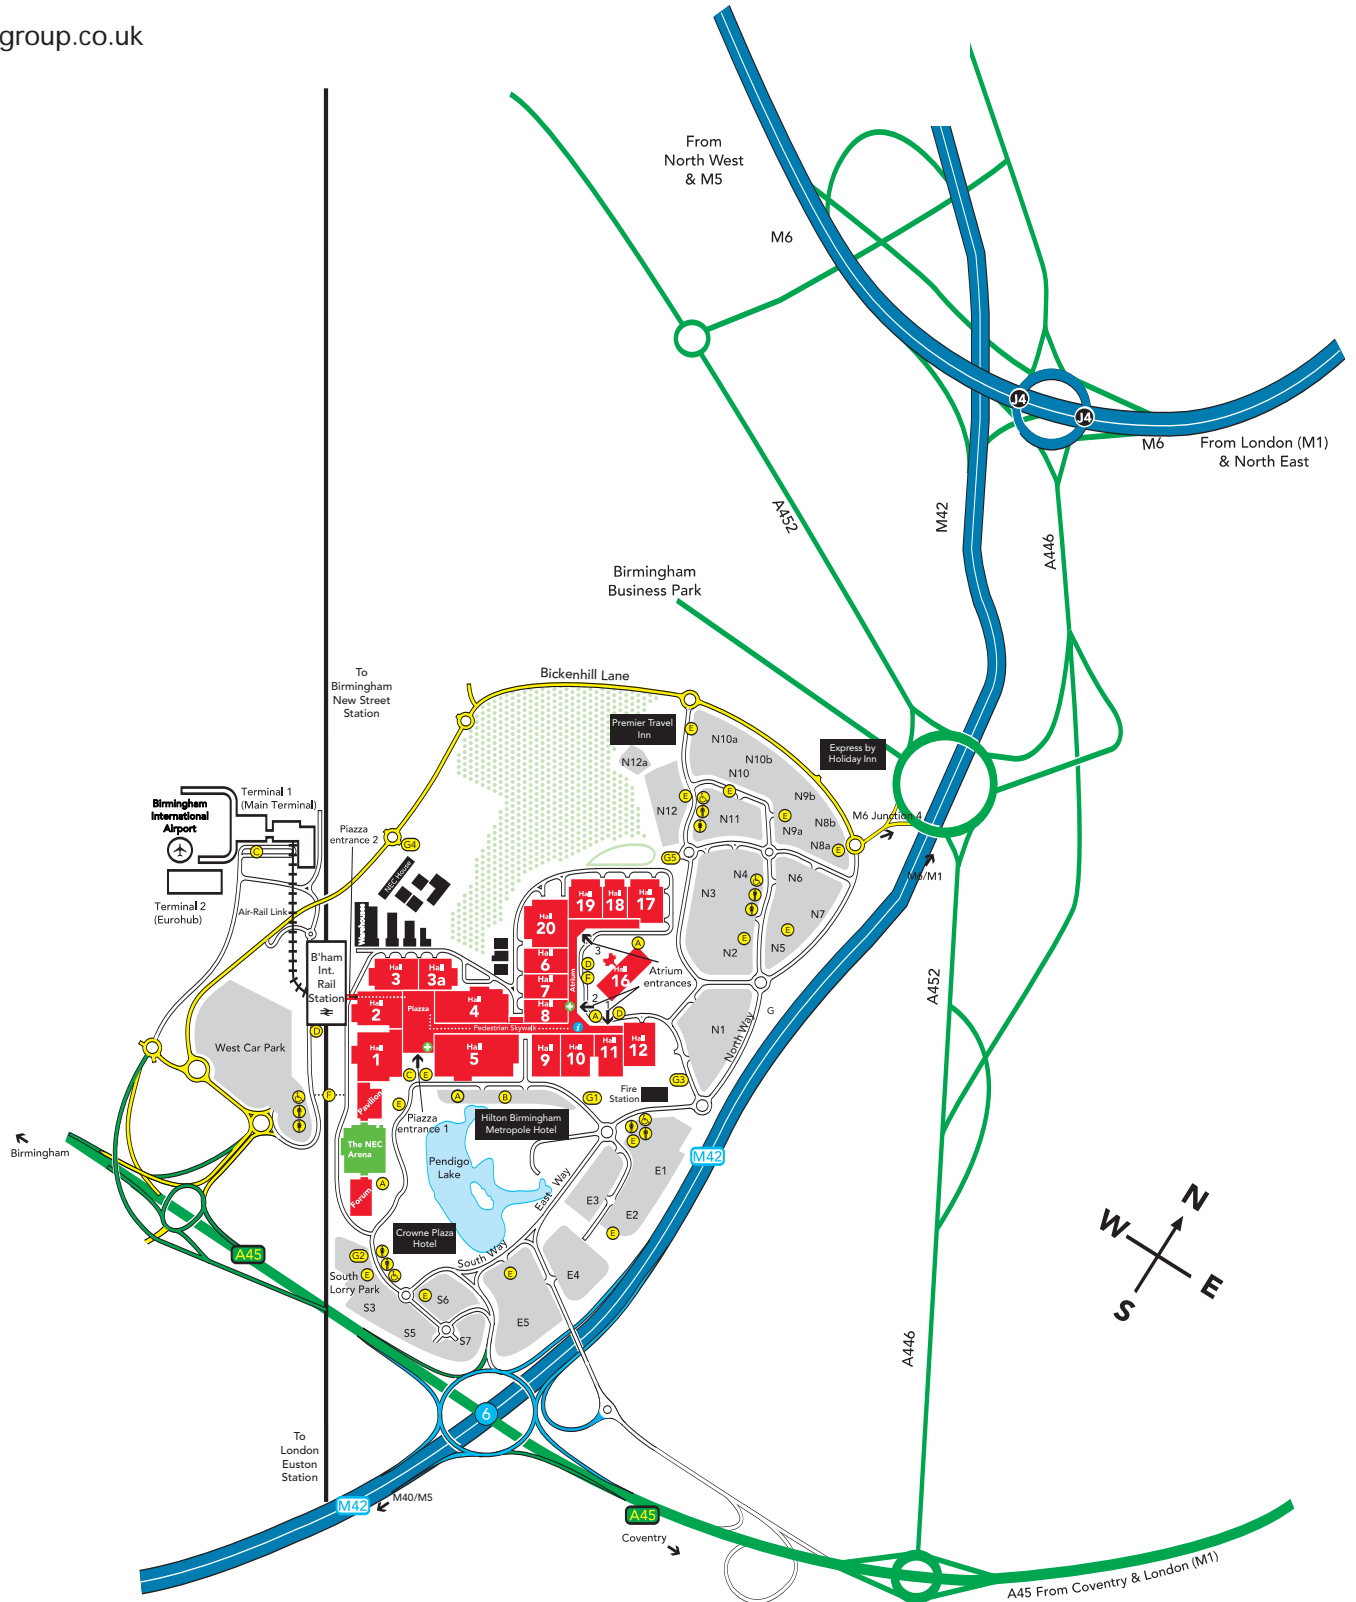

Road Access Map

www.necgroup.co.uk

Key

- Hall 9 Exhibition hall
- i Information Point - telephone 0121 767 3888
- + Medical Centre
- Car parks
 - South: S3, S4, S5, S6, S7
 - East: E1, E2, E3, E4, E5
 - North: N1 - N12
 - West: West Car Park
- + The NEC plantation
- A Car park for people with disabilities
- B Outdoor Exhibition Area
- C Taxis
- D West Midlands bus stop
- E Shuttle bus to halls
- F Footbridge to rail station
- G1 to G5 Gates 1 to 5
- ♿ Toilets (car park)

the nec
birmingham

the nec arena
birmingham